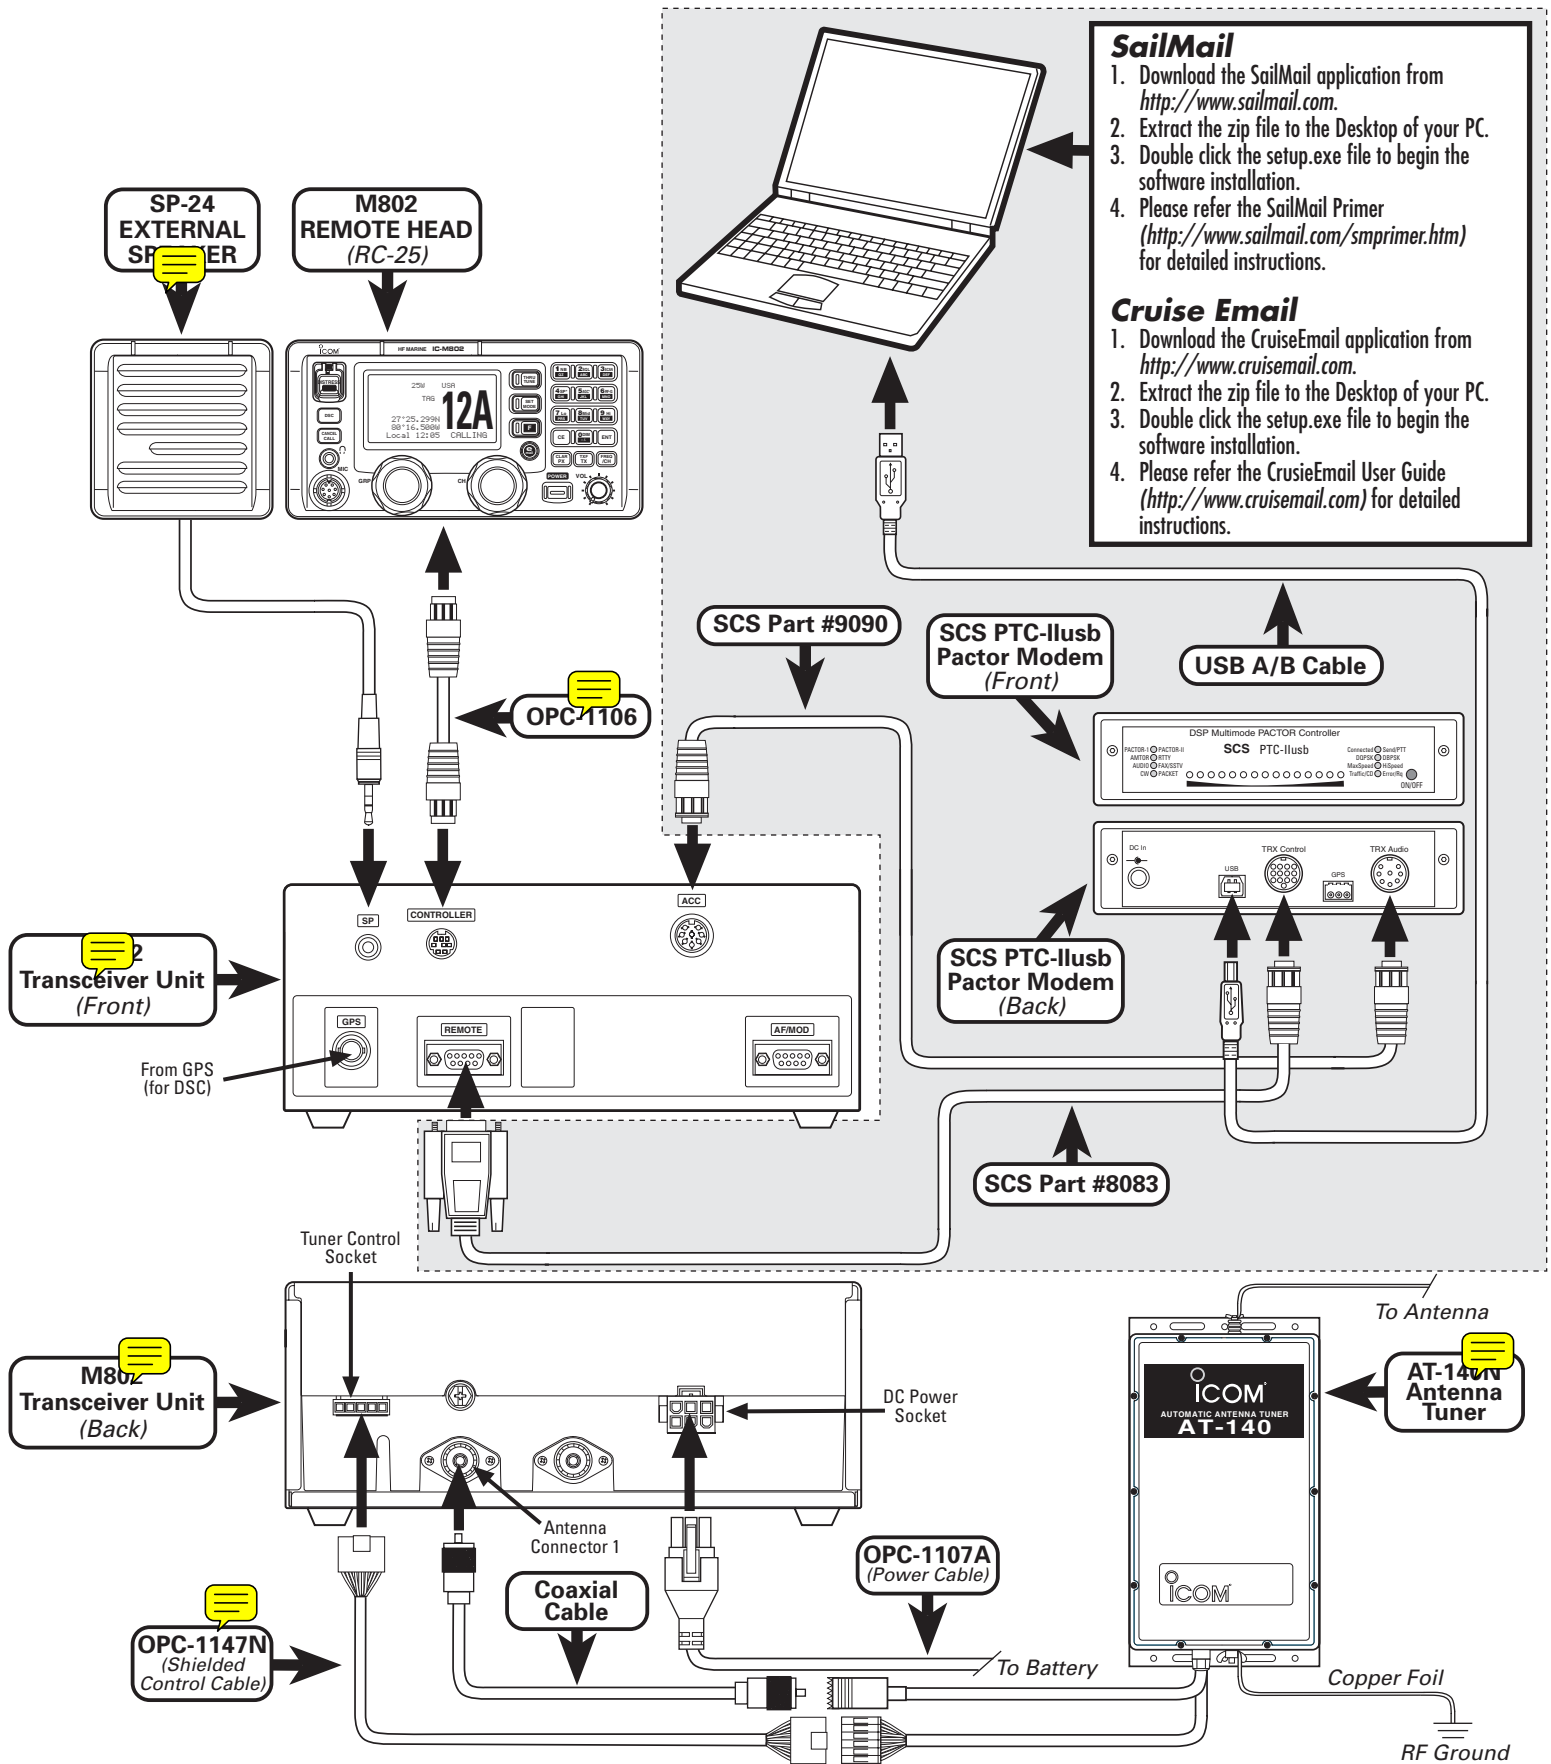

IC-M802

GENERAL & EMAIL CONNECTION GUIDE

Components in shaded area only required for email

- SailMail**
1. Download the SailMail application from <http://www.sailmail.com>.
 2. Extract the zip file to the Desktop of your PC.
 3. Double click the setup.exe file to begin the software installation.
 4. Please refer the SailMail Primer (<http://www.sailmail.com/smprimer.htm>) for detailed instructions.
- Cruise Email**
1. Download the CruiseEmail application from <http://www.cruisemail.com>.
 2. Extract the zip file to the Desktop of your PC.
 3. Double click the setup.exe file to begin the software installation.
 4. Please refer the CruiseEmail User Guide (<http://www.cruisemail.com>) for detailed instructions.